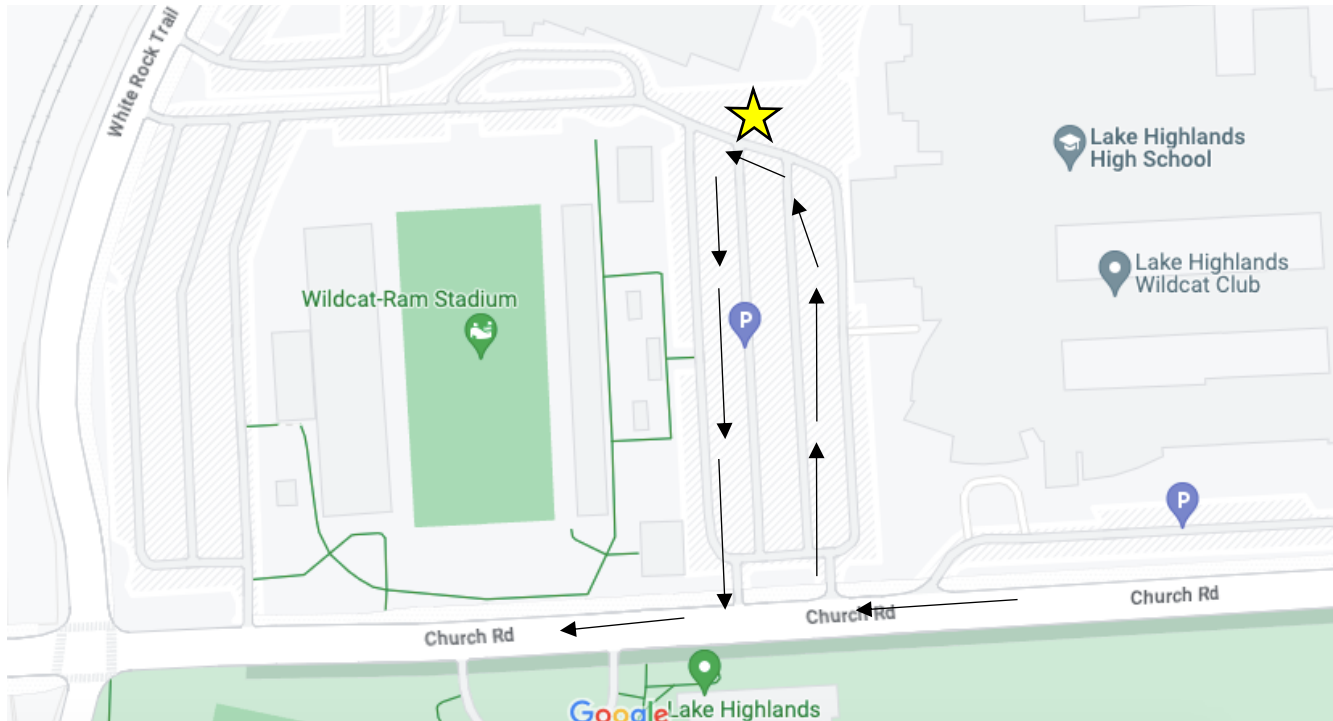

School Address

Lake Highlands High School
9449 Church Rd
Dallas, TX 75238

Drop off is between 10:00-10:30am

- Girlstart recommends parents drop off in front of the cafeteria. Please view map for location.
- Drop off is similar to school drop off procedures. You will enter the parking lot, drop off your daughter, then proceed to the exit. We appreciate your patience, as there will be some traffic during drop off.
- Parents/adults are unable to attend the workshops.
- Volunteers will direct cars and will help your daughter locate the check-in tables.
- If you would like to walk your daughter in, you are welcome to park in the parking lot.

Pick up is between 3:30-4:15pm

Thank you for your patience as we safely release conference participants.

- Pick up is at the same location as drop off.
- We encourage everyone to enter Church Rd heading west so you can make a right turn into the pick up area. Please stay in your car as Girlstart volunteers direct you forward and your daughter will be released to you.
We encourage parents to create a legible sign with your daughter's name to help facilitate the pick up process.

- There will be two pick up lanes; please follow the directions of Girlstart staff and volunteers to ensure a fast and safe pick up process.

No supervision will be available after 4:15pm.

- If you would rather park and pick up your daughter, you can park in the parking lot on the west side of the school and walk towards the cafeteria and wait by the stairs. Girlstart will release participants riding buses first then bring the remaining participants to the pickup area. Girls will not be able to walk to the parking lot by themselves.