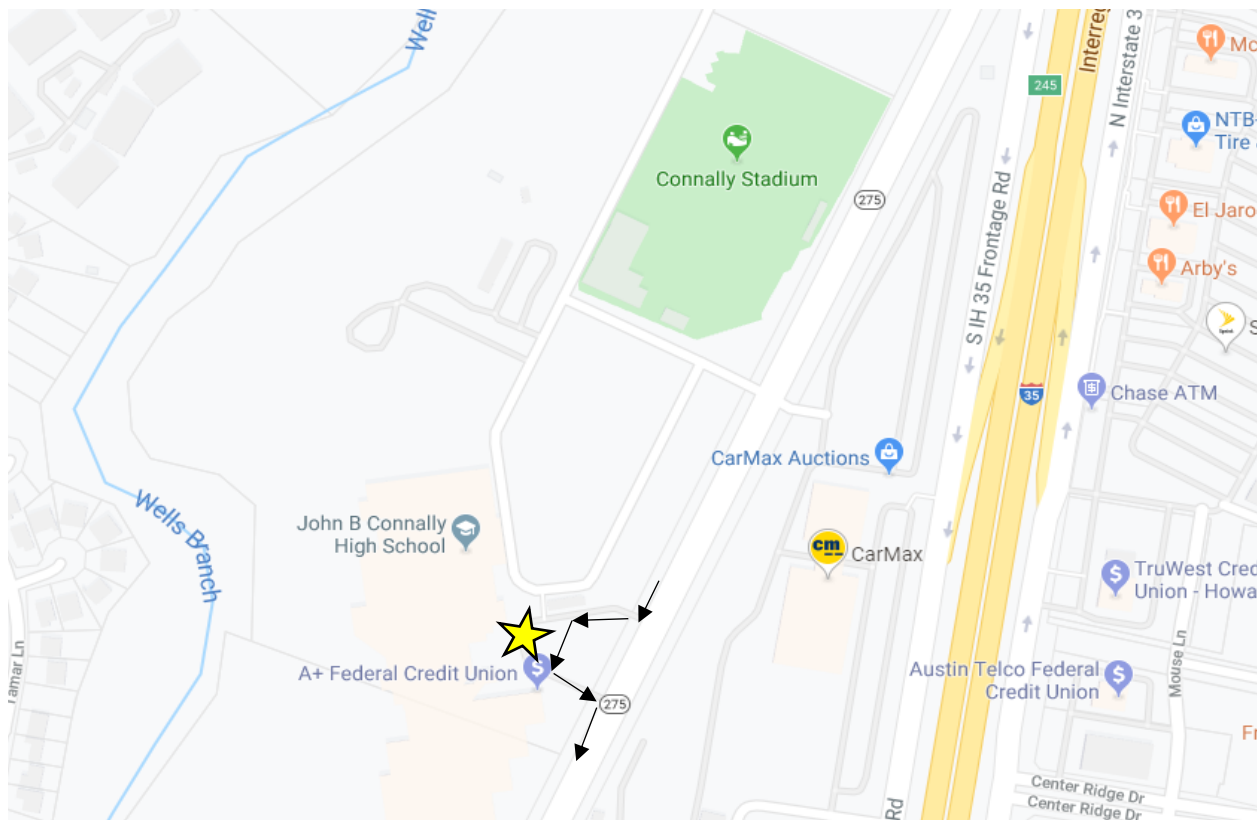

### School Address

Connally High School  
13212 N Lamar Blvd  
Austin, TX 78753

### **Drop off is between 10:00-10:30am**

- Girlstart recommends parents drop off using the circle drive in front of the school.
- Drop off is similar to school drop off procedures. You will enter the one-way circle drive, drop off your daughter, then proceed to the exit. We appreciate your patience, as there will be some traffic during drop off.
- Parents/adults are unable to attend the workshops.
- Volunteers will direct cars and will help your daughter locate the check-in tables.
- If you would like to walk your daughter in, parking is available in the presenter and volunteer lot. The entrance to this parking lot is off Lamar Blvd by the football stadium. You can park there and walk your daughter to the front of the school; the building's side entrance is only for bus and volunteer check-in.

### **Pick up is between 3:30-4:15pm**

Thank you for your patience as we safely release conference participants.

- Pick up is at the same location as drop off.
- We encourage everyone to enter Lamar Blvd from Howard Lane so you can make a right turn into the pick up area. Please stay in your car as Girlstart volunteers direct you forward and your daughter will be released to you.  
**We encourage parents to create a legible sign with your daughter's name to help facilitate the pick up process.**
- There will be two pick up lanes; please follow the directions of Girlstart staff and volunteers to ensure a fast and safe pick up process.

No supervision will be available after 4:15pm.

- If you would rather park and pick up your daughter, you can park in the presenter and volunteer lot on the north side of the school and walk towards the front of the school and wait by the flagpole. Girlstart will release participants riding buses first then bring the remaining participants to the circle drive and flagpole. Girls will not be able to walk to the parking lot by themselves.